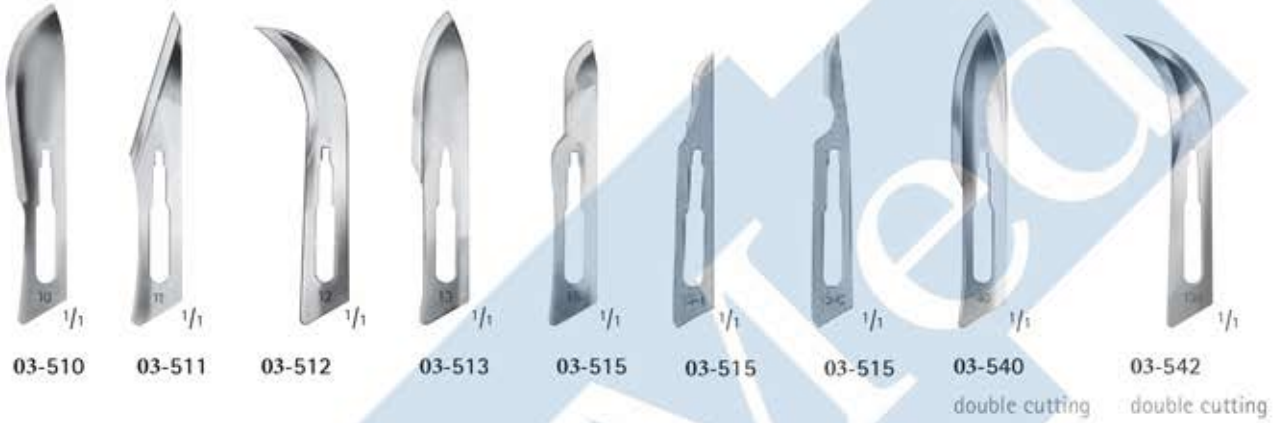

BARRON
03-068
130 mm

1/1

03-073
No. 3
125 mm

1/1

03-074
No. 3
125 mm

1/1

03-075
No. 3 L
210 mm

1/1

03-175
No. 3 XL
250 mm

03-176

03-176 - 03-178
No. 3 XL
for left hand
250 mm

03-178

03-177

No. 5

03-077
No. 7
160 mm

03-084
No. 4
135 mm

03-085
No. 4 L
215 mm

03-087
No. 4 XL
250 mm

03-080
No. 4
225 mm

03-088
No.8
130 mm

03-089
145 mm

03-046
135 mm

03-048
155 mm

CASPAR
03-052
180 mm

03-054
200 mm

03-060
330 mm

LANDOLT
03-057

Scalpel handle,
bayonet-shaped,
round
250 mm

LANDOLT
03-053

Scalpel handle,
bayonet-shaped,
square shank
210 mm

1/1

1/1