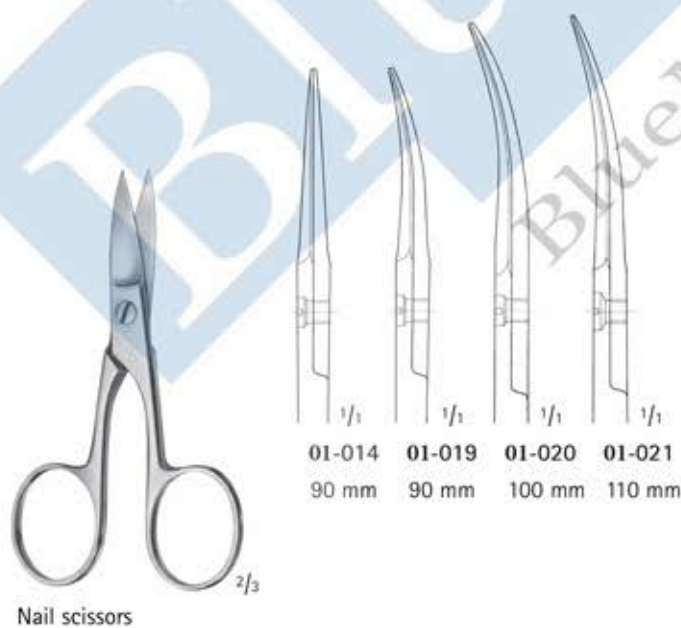

RYDEL-SEIFFER Tuning Fork  
(with fixed clamps/weights)

- 01-033
- with clamps c 64
- without clamps c 128

**01-846**  
**Vernier Caliper,**  
measuring range up to 150 mm  
230 mm

**01-847**  
**Vernier Caliper,**  
measuring range up to 100 mm  
130 mm

**01-110**  
Finger-Goniometer  
measurements

**1- 123**  
2- 33 mm

**01-125**  
Ø 38 mm

**01-127**  
Ø 42 mm

**01-129**  
Ø 48 mm

Stegmann Areola Mamilla Marker Ring  
Serrated Outside With Inner Marking

Maier Gross Dressing Forceps  
200 mm

01-046

01-047

Ulrich dressing forceps  
220 mm

01-060

01-061

**01-400**  
Nail scissors  
90 mm

**01-409**  
Nail scissors delicate  
90 mm

**01-032**  
Baby nail scissors  
85 mm

**01-014** 90 mm  
**01-019** 90 mm  
**01-020** 100 mm  
**01-021** 110 mm

Nail scissors

**01-028** 95 mm  
**01-030** 95 mm  
**01-031** 105 mm

Nail scissors

01-213  
Nail Nipper moon face  
135 mm

01-234  
Nail Nipper Concaved blade  
145 mm