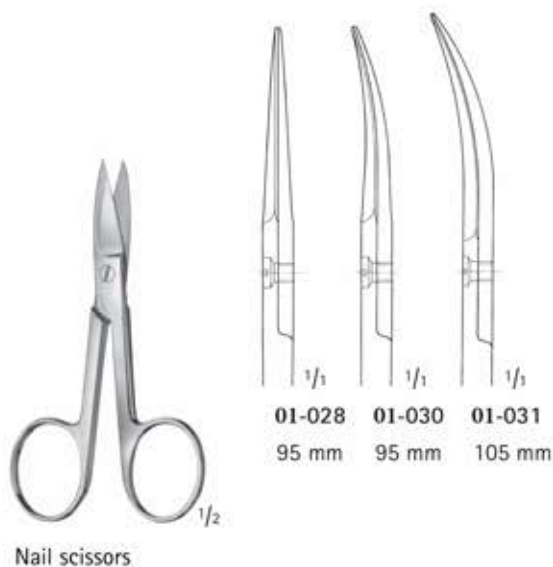

RYDEL-SEIFFER Tuning Fork  
(with fixed clamps/weights)

- 01-033
- with clamps c 64
- without clamps c 128

**01-846**  
**Vernier Caliper,**  
measuring range up to 150 mm  
230 mm

**01-847**  
**Vernier Caliper,**  
measuring range up to 100 mm  
130 mm

**01-110**  
Finger-Goniometer  
measurements

**1- 123**  
2- 33 mm

**01-125**  
Ø 38 mm

**01-127**  
Ø 42 mm

**01-129**  
Ø 48 mm

Stegmann Areola Mamilla Marker Ring  
Serrated Outside With Inner Marking

Maier Gross Dressing Forceps  
200 mm

01-046

01-047

Ulrich dressing forceps  
220 mm

01-060

01-061

**01-400**  
Nail scissors  
90 mm

**01-409**  
Nail scissors delicate  
90 mm

**01-032**  
Baby nail scissors  
85 mm

**01-014** 90 mm  
**01-019** 90 mm  
**01-020** 100 mm  
**01-021** 110 mm

Nail scissors

**01-028** 95 mm  
**01-030** 95 mm  
**01-031** 105 mm

Nail scissors

01-213  
Nail Nipper moon face  
135 mm

01-234  
Nail Nipper Concaved blade  
145 mm